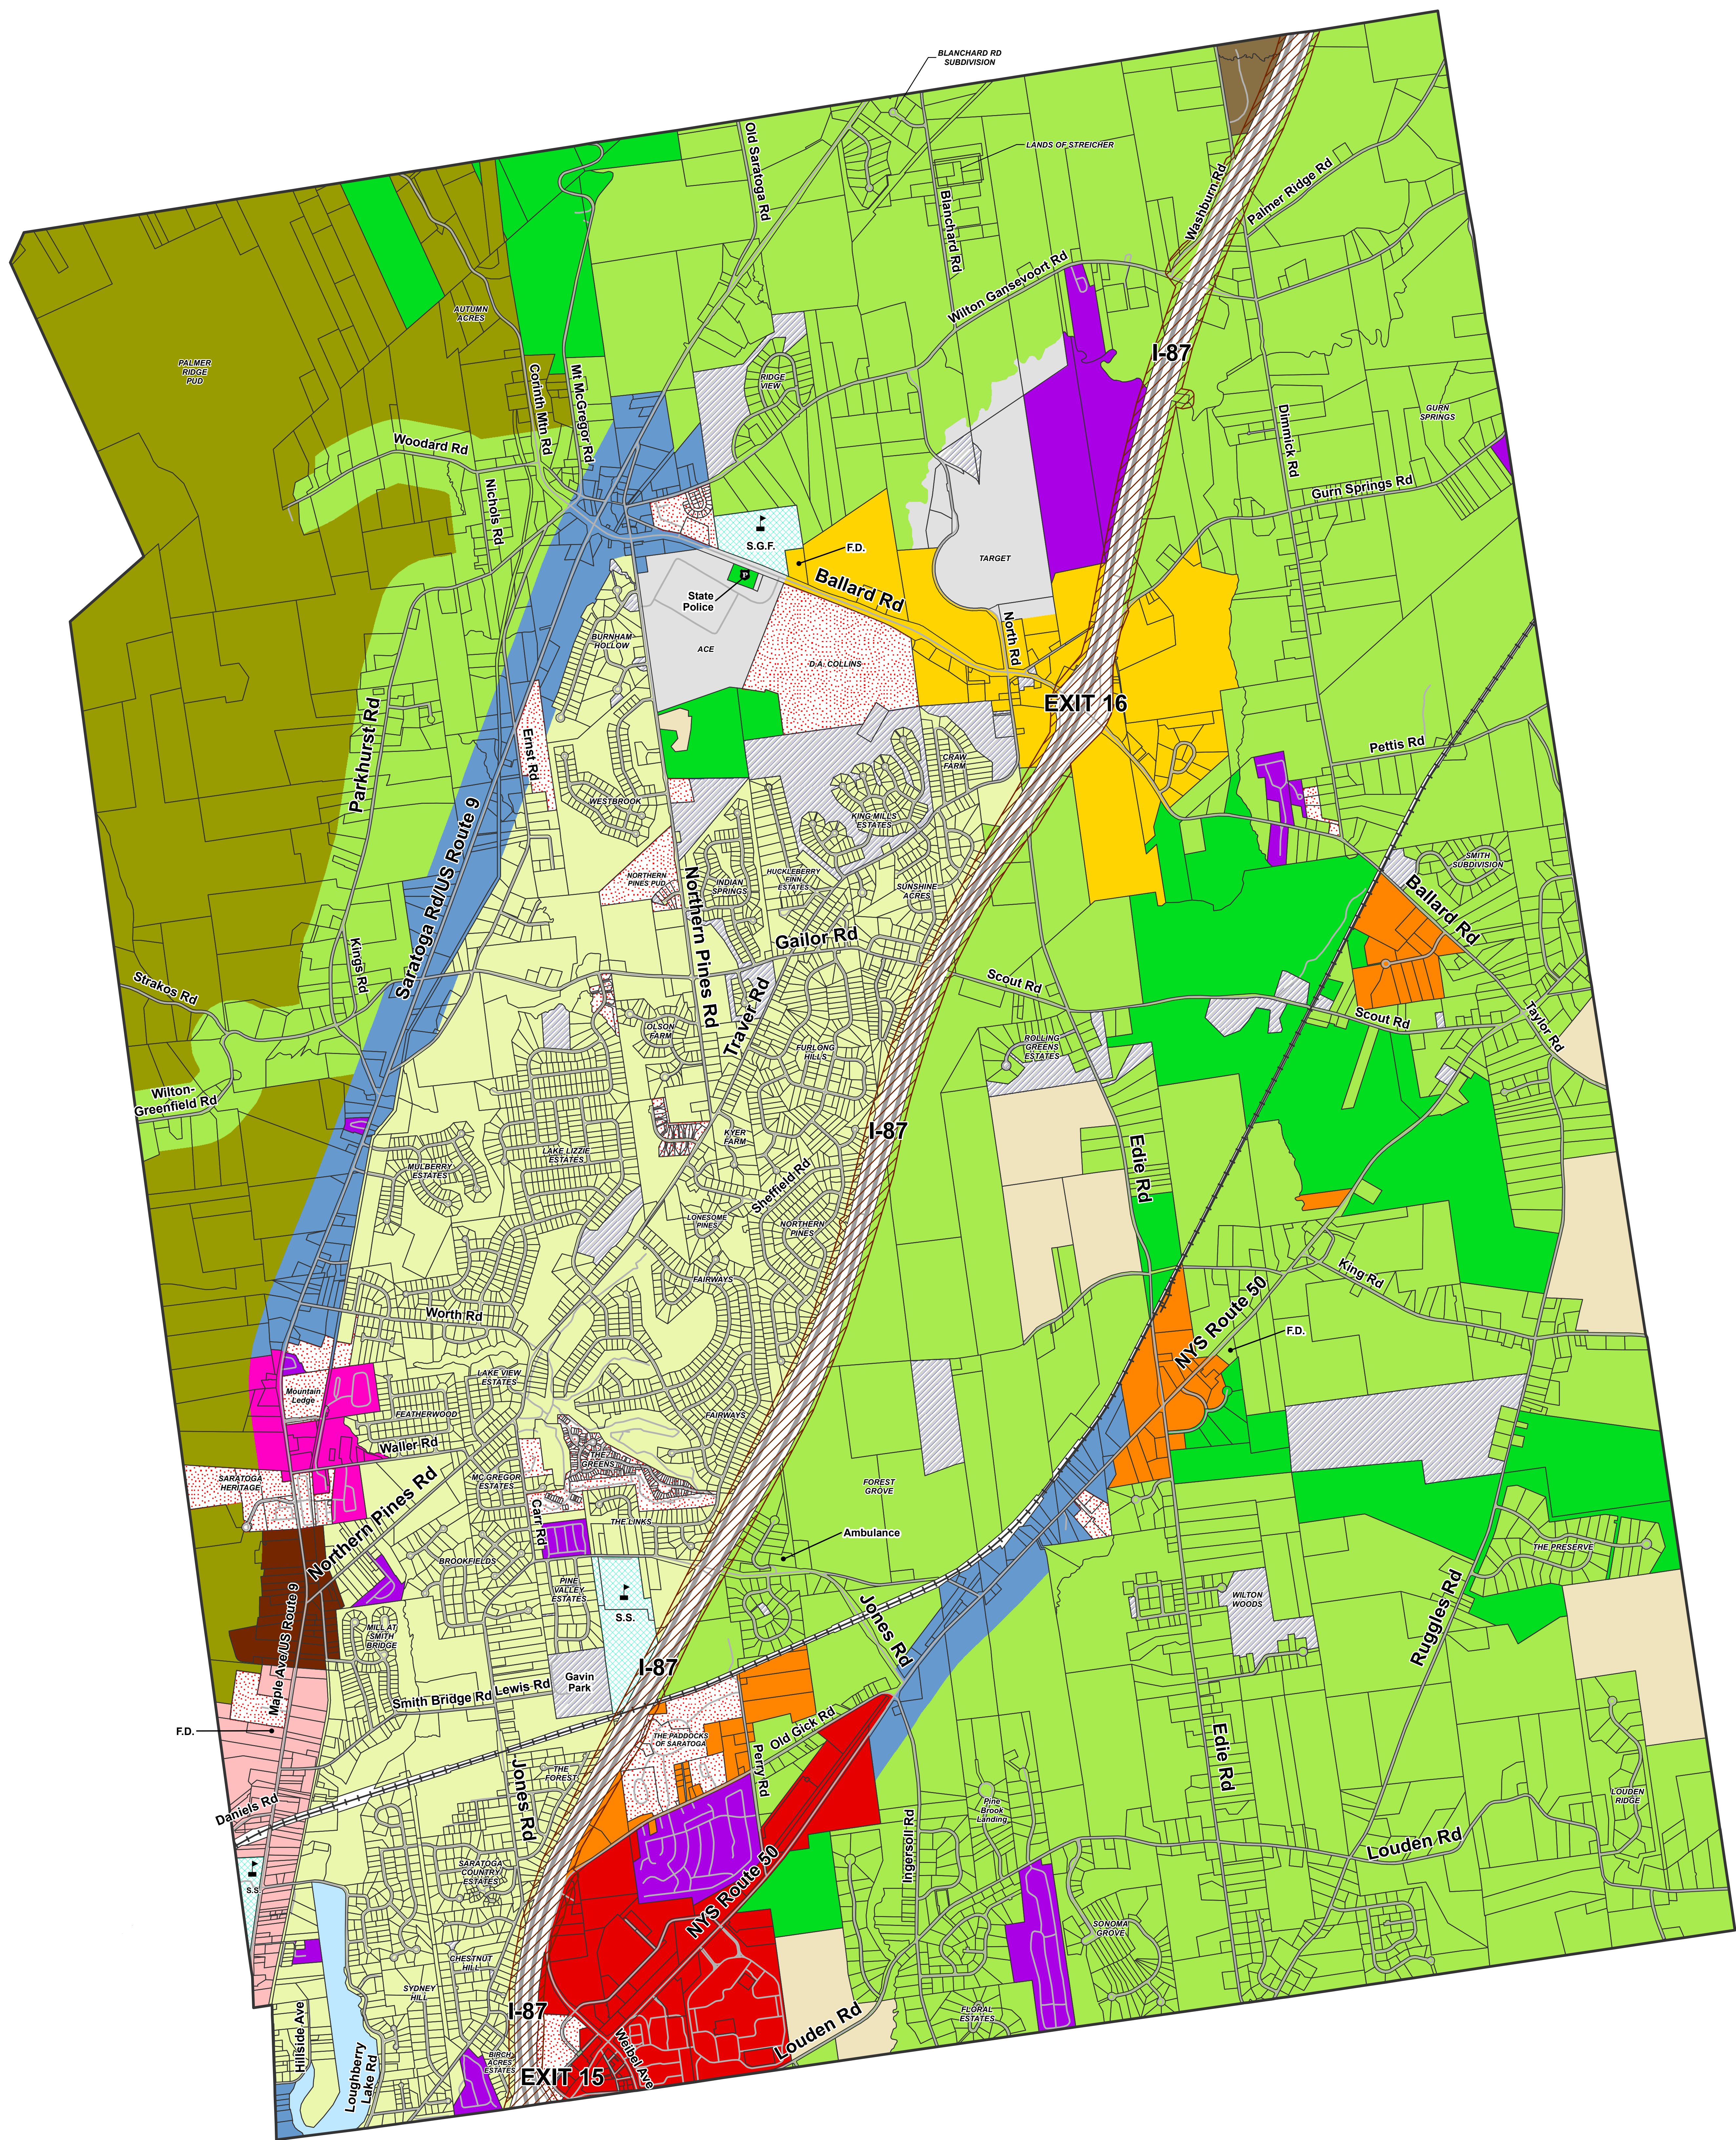

# Town of Wilton Zoning Map

## Zoning Districts

	NC-1 Northway Corridor Overlay District		PUDD Planned Unit Development
	C-1 Commercial		R-1 Residential
	C-2 Business/ Light Industrial		R-2 Residential 2
	C-3 Commercial/ Light Industrial		R-3 Residential 3
	CR-1 Commercial/ Residential		RB-1 Residential Business
	CR-2 Commercial/Residential 2		RM Mobile Home and Mobile Home Park
	CRT Composting/Recycling/Transfer		SC Saratoga County Lands
	H-1 Hamlet		SD School District Lands
	I-1 Industrial		TW Town of Wilton Lands
	NYS State Lands		